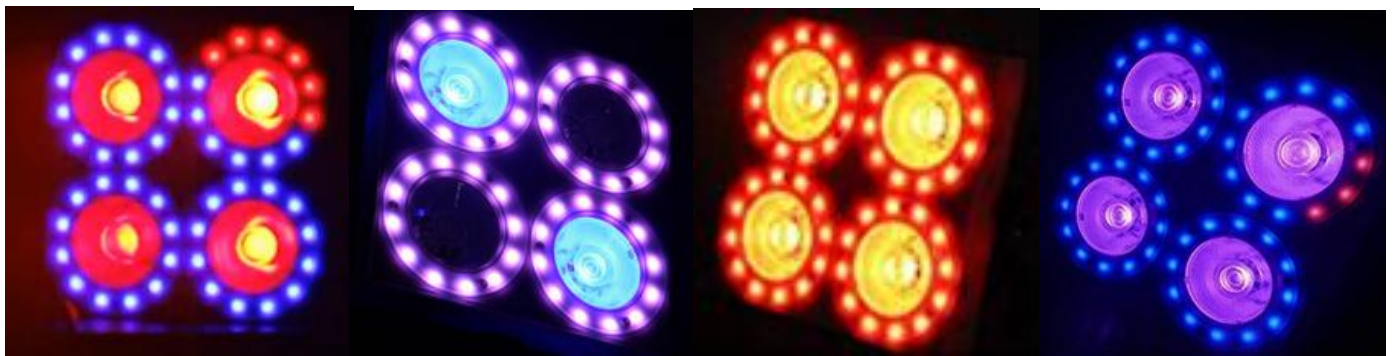

COB Light **15W RGB 3IN1 with Light Ring**

Item No.: COB-1A

Voltage: AC90-240V 50-60Hz

Material: Plastic ABS

LED: 15W RGB 3IN1

Light Ring: Blue or Yellow or White

Control Mode: Auto, Sound-Control, Master/Slave, Remote Control

Beam Angle:25 °

Temperature of Color: Cold White: 5600K,
Warm White:3200K

DMX:8CH

Weight : 3.5kg, Size of Product:22*23*32cm

Waterproof COB Light 4IN1

Item No.: COB-4B

Voltage: AC90-240V 50-60Hz

Power:200W,LED: 50W*4

DMX:8CH

Weight : 3.5kg, Size of Product:22*23*32cm

Mini COB Light 3IN1

Item No.: COB-4C

Voltage: AC90-240V 50-60Hz

Power:150W

LED: 30W*4 RGB 3IN1

SMD5050*48 RGB 3IN1

Material: Aluminium

Control Mode: Auto,Master/Slave,DMX512

DMX:6/10/18CHs

Size of Product:23.5*23.5*8.5cm

COB Light 400W

Item No.: COB-4D

Voltage: AC90-240V 50-60Hz

Power:400W